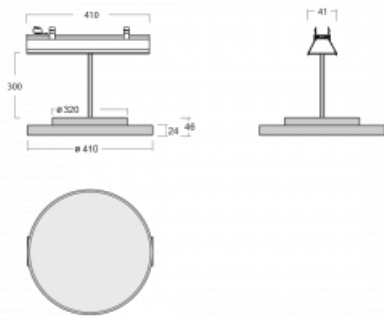

Technical drawing