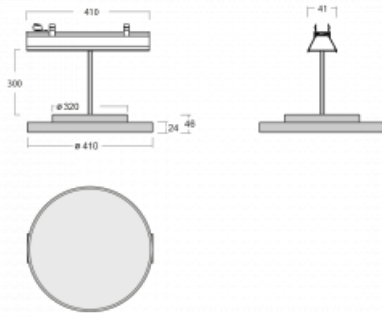

Luminaire

Lina45-S

=145S-A40I-10GGTD/840, B

EPD[®]

Imagine a linear luminaire that can satisfy all your needs: it meets UGR, has high efficiency and you can build it to your specifications. And it looks great too. The Lina45-S offers opal, microprism and optical grille variants, so it can easily meet both UGR under 19 at 4300 lm luminous flux. It is a great solution for visually demanding spaces, as it even meets UGR under 16 in some variants. In addition, you can complement the modular luminaire with a Vali55 relay module, a Rundo circular luminaire or 2 - 3 CUBE reflectors. The indirect lighting component is provided by a clear plexiglass module or a batwing diffuser, which creates a more even illumination of the ceiling. A welcome feature is also the possibility of a curtain at the joint of the profiles, which are also fitted with caps to prevent even minimal draughts. The individual segments are easily connected using connectors and plugged into 230 V.

Light distribution	Direct
Luminaire shape	Circular
Colour of the luminaires	Black
Material	Aluminium
Lifetime	L80/B20 50 000 hours
Warranty	5 years
Description of luminaires	Luminaire
Dimensions	561 mm × 47 mm × 69 mm
Light source	LED MODUL
Type of optical system	Microprisma
Luminous flux*	2570 lm
Colour Temperature	4000 K cool white
Luminous efficacy	141 lm/W
MacAdam Light source	3
Colour rendering index	80
UGR max. X=4H Y=8H, ρ=70,50,20	21
Luminaire power input*	18.2 W
Connection of the luminaires	Other type of dimming
Electrical voltage	220-240V
Frequency	50/60Hz

CE IP 20

*±10 %

Technical drawing

Downloads

Installation instructions

Photos

Accessories

00-00355, K
cable 5x0,75 2000mm