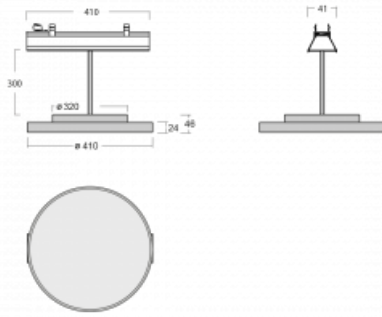

Luminaire

Lina45-S

=145S-A40I-10GGTD/830, B

EPD®

Imagine a linear luminaire that can satisfy all your needs: it meets UGR, has high efficiency and you can build it to your specifications. And it looks great too. The Lina45-S offers opal, microprism and optical grille variants, so it can easily meet both UGR under 19 at 4300 lm luminous flux. It is a great solution for visually demanding spaces, as it even meets UGR under 16 in some variants. In addition, you can complement the modular luminaire with a Vali55 relay module, a Rundo circular luminaire or 2 - 3 CUBE reflectors. The indirect lighting component is provided by a clear plexiglass module or a batwing diffuser, which creates a more even illumination of the ceiling. A welcome feature is also the possibility of a curtain at the joint of the profiles, which are also fitted with caps to prevent even minimal draughts. The individual segments are easily connected using connectors and plugged into 230 V.

Light distribution	Direct
Luminaire shape	Circular
Colour of the luminaires	Black
Material	Aluminium
Lifetime	L80/B20 50 000 hours
Warranty	5 years
Description of luminaires	Luminaire
Dimensions	561 mm × 47 mm × 69 mm
Light source	LED MODUL
Type of optical system	Microprisma
Luminous flux*	2530 lm
Colour Temperature	3000 K warm white
Luminous efficacy	136 lm/W
MacAdam Light source	3
Colour rendering index	80
UGR max. X=4H Y=8H, ρ=70,50,20	20.9
Luminaire power input*	18.6 W
Connection of the luminaires	Other type of dimming
Electrical voltage	220-240V
Frequency	50/60Hz

CE IP 20

*±10 %

Technical drawing

Downloads

Installation instructions

Photos

Accessories

00-00355, K
cable 5x0,75 2000mm