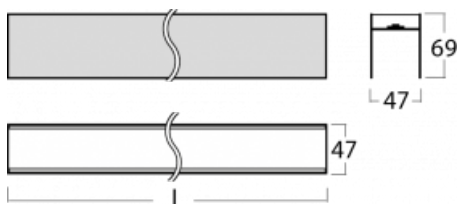

Luminaire

Lina45-S

=145S-A02Q-40GEE/840

EPD®

Imagine a linear luminaire that can satisfy all your needs: it meets UGR, has high efficiency and you can build it to your specifications. And it looks great too. The Lina45-S offers opal, microprism and optical grille variants, so it can easily meet both UGR under 19 at 4300 lm luminous flux. It is a great solution for visually demanding spaces, as it even meets UGR under 16 in some variants. In addition, you can complement the modular luminaire with a Vali55 relay module, a Rundo circular luminaire or 2 - 3 CUBE reflectors. The indirect lighting component is provided by a clear plexiglass module or a batwing diffuser, which creates a more even illumination of the ceiling. A welcome feature is also the possibility of a curtain at the joint of the profiles, which are also fitted with caps to prevent even minimal draughts. The individual segments are easily connected using connectors and plugged into 230 V.

Technical drawing

Light distribution	Indirect
Luminaire shape	Linear
Material	Aluminium
Lifetime	L80/B20 50 000 hours
Warranty	5 years
Description of luminaires	Luminaire
Dimensions	2240 mm × 47 mm × 69 mm
Light source	LED MODUL
Luminous flux*	2330 lm
Colour Temperature	4000 K cool white
Luminous efficacy	165 lm/W
MacAdam Light source	3
Colour rendering index	80
Luminaire power input*	14.1 W
Connection of the luminaires	ON/OFF
Electrical voltage	220-240V
Frequency	50/60Hz

⊕ CE IP 20

*±10 %

Downloads

Installation instructions

Photos

Accessories

00-00350, K
 cable 3x0,75 1000mm

00-00352, K
 cable 3x0,75 2000mm