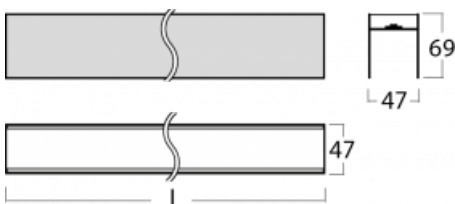

# Lina45-S

=145S-A02Q-352HD/830

**EPD<sup>®</sup>**

Imagine a linear luminaire that can satisfy all your needs: it meets UGR, has high efficiency and you can build it to your specifications. And it looks great too. The Lina45-S offers opal, microprism and optical grille variants, so it can easily meet both UGR under 19 at 4300 lm luminous flux. It is a great solution for visually demanding spaces, as it even meets UGR under 16 in some variants. In addition, you can complement the modular luminaire with a Vali55 relay module, a Rundo circular luminaire or 2 - 3 CUBE reflectors. The indirect lighting component is provided by a clear plexiglass module or a batwing diffuser, which creates a more even illumination of the ceiling. A welcome feature is also the possibility of a curtain at the joint of the profiles, which are also fitted with caps to prevent even minimal draughts. The individual segments are easily connected using connectors and plugged into 230 V.

**Technical drawing**

Light distribution	Indirect
Luminaire shape	Linear
Material	Aluminium
Lifetime	L80/B20 50 000 hours
Warranty	5 years
Description of luminaires	Luminaire

Dimensions	2100 mm × 47 mm × 69 mm
------------	-------------------------