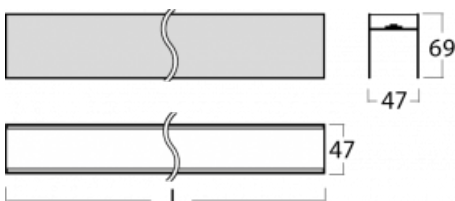

Luminaire

Lina45-S

=145S-A02Q-351HE/840

EPD[®]

Imagine a linear luminaire that can satisfy all your needs: it meets UGR, has high efficiency and you can build it to your specifications. And it looks great too. The Lina45-S offers opal, microprism and optical grille variants, so it can easily meet both UGR under 19 at 4300 lm luminous flux. It is a great solution for visually demanding spaces, as it even meets UGR under 16 in some variants. In addition, you can complement the modular luminaire with a Vali55 relay module, a Rundo circular luminaire or 2 - 3 CUBE reflectors. The indirect lighting component is provided by a clear plexiglass module or a batwing diffuser, which creates a more even illumination of the ceiling. A welcome feature is also the possibility of a curtain at the joint of the profiles, which are also fitted with caps to prevent even minimal draughts. The individual segments are easily connected using connectors and plugged into 230 V.

Technical drawing

Light distribution	Indirect
Luminaire shape	Linear
Material	Aluminium
Lifetime	L80/B20 50 000 hours
Warranty	5 years
Description of luminaires	Luminaire

Dimensions	2030 mm × 47 mm × 69 mm
------------	-------------------------