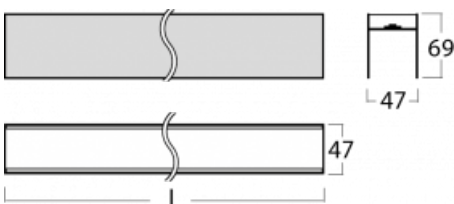

Luminaire

Lina45-S

=145S-A02Q-351EE/830

EPD[®]

Imagine a linear luminaire that can satisfy all your needs: it meets UGR, has high efficiency and you can build it to your specifications. And it looks great too. The Lina45-S offers opal, microprism and optical grille variants, so it can easily meet both UGR under 19 at 4300 lm luminous flux. It is a great solution for visually demanding spaces, as it even meets UGR under 16 in some variants. In addition, you can complement the modular luminaire with a Vali55 relay module, a Rundo circular luminaire or 2 - 3 CUBE reflectors. The indirect lighting component is provided by a clear plexiglass module or a batwing diffuser, which creates a more even illumination of the ceiling. A welcome feature is also the possibility of a curtain at the joint of the profiles, which are also fitted with caps to prevent even minimal draughts. The individual segments are easily connected using connectors and plugged into 230 V.

Technical drawing

Light distribution	Indirect
Luminaire shape	Linear
Material	Aluminium
Lifetime	L80/B20 50 000 hours
Warranty	5 years
Description of luminaires	Luminaire

Dimensions	2030 mm × 47 mm × 69 mm
Light source	LED MODUL
Luminous flux*	1960 lm
Colour Temperature	3000 K warm white
Luminous efficacy	152 lm/W
MacAdam Light source	3
Colour rendering index	80