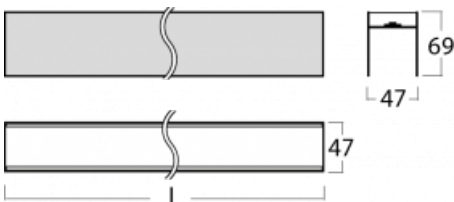

Luminaire

Lina45-S

=145S-A02Q-302EE/830

EPD®

Imagine a linear luminaire that can satisfy all your needs: it meets UGR, has high efficiency and you can build it to your specifications. And it looks great too. The Lina45-S offers opal, microprism and optical grille variants, so it can easily meet both UGR under 19 at 4300 lm luminous flux. It is a great solution for visually demanding spaces, as it even meets UGR under 16 in some variants. In addition, you can complement the modular luminaire with a Vali55 relay module, a Rundo circular luminaire or 2 - 3 CUBE reflectors. The indirect lighting component is provided by a clear plexiglass module or a batwing diffuser, which creates a more even illumination of the ceiling. A welcome feature is also the possibility of a curtain at the joint of the profiles, which are also fitted with caps to prevent even minimal draughts. The individual segments are easily connected using connectors and plugged into 230 V.

Technical drawing

Light distribution	Indirect
Luminaire shape	Linear
Material	Aluminium
Lifetime	L80/B20 50 000 hours
Warranty	5 years
Description of luminaires	Luminaire

Dimensions	1820 mm × 47 mm × 69 mm
------------	-------------------------