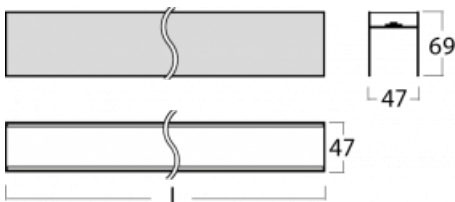

# Lina45-S

=145S-A02Q-301GTD/840

EPD®

Imagine a linear luminaire that can satisfy all your needs: it meets UGR, has high efficiency and you can build it to your specifications. And it looks great too. The Lina45-S offers opal, microprism and optical grille variants, so it can easily meet both UGR under 19 at 4300 lm luminous flux. It is a great solution for visually demanding spaces, as it even meets UGR under 16 in some variants. In addition, you can complement the modular luminaire with a Vali55 relay module, a Rundo circular luminaire or 2 - 3 CUBE reflectors. The indirect lighting component is provided by a clear plexiglass module or a batwing diffuser, which creates a more even illumination of the ceiling. A welcome feature is also the possibility of a curtain at the joint of the profiles, which are also fitted with caps to prevent even minimal draughts. The individual segments are easily connected using connectors and plugged into 230 V.

## Technical drawing

Light distribution	Indirect
Luminaire shape	Linear
Material	Aluminium
Lifetime	L80/B20 50 000 hours
Warranty	5 years
Description of luminaires	Luminaire

Dimensions	1750 mm × 47 mm × 69 mm
Light source	LED MODUL
Luminous flux*	3050 lm
Colour Temperature	4000 K cool white
Luminous efficacy	152 lm/W
MacAdam Light source	3
Colour rendering index	80