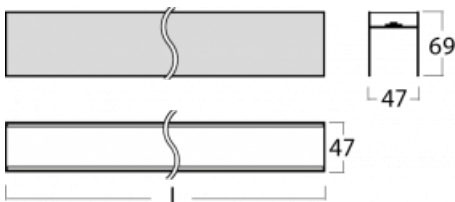

Luminaire

Lina45-S

=145S-A02Q-253GE/840

EPD®

Imagine a linear luminaire that can satisfy all your needs: it meets UGR, has high efficiency and you can build it to your specifications. And it looks great too. The Lina45-S offers opal, microprism and optical grille variants, so it can easily meet both UGR under 19 at 4300 lm luminous flux. It is a great solution for visually demanding spaces, as it even meets UGR under 16 in some variants. In addition, you can complement the modular luminaire with a Vali55 relay module, a Rundo circular luminaire or 2 - 3 CUBE reflectors. The indirect lighting component is provided by a clear plexiglass module or a batwing diffuser, which creates a more even illumination of the ceiling. A welcome feature is also the possibility of a curtain at the joint of the profiles, which are also fitted with caps to prevent even minimal draughts. The individual segments are easily connected using connectors and plugged into 230 V.

Technical drawing

Light distribution	Indirect
Luminaire shape	Linear
Material	Aluminium
Lifetime	L80/B20 50 000 hours
Warranty	5 years
Description of luminaires	Luminaire

Dimensions	1610 mm × 47 mm × 69 mm
------------	-------------------------