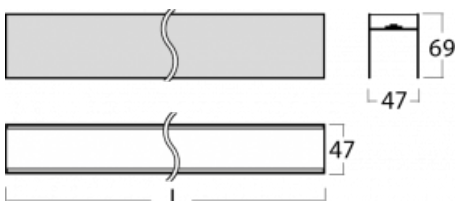

# Lina45-S

=145S-A02Q-251GE/830

**EPD<sup>®</sup>**

Imagine a linear luminaire that can satisfy all your needs: it meets UGR, has high efficiency and you can build it to your specifications. And it looks great too. The Lina45-S offers opal, microprism and optical grille variants, so it can easily meet both UGR under 19 at 4300 lm luminous flux. It is a great solution for visually demanding spaces, as it even meets UGR under 16 in some variants. In addition, you can complement the modular luminaire with a Vali55 relay module, a Rundo circular luminaire or 2 - 3 CUBE reflectors. The indirect lighting component is provided by a clear plexiglass module or a batwing diffuser, which creates a more even illumination of the ceiling. A welcome feature is also the possibility of a curtain at the joint of the profiles, which are also fitted with caps to prevent even minimal draughts. The individual segments are easily connected using connectors and plugged into 230 V.

**Technical drawing**

Light distribution	Indirect
Luminaire shape	Linear
Material	Aluminium
Lifetime	L80/B20 50 000 hours
Warranty	5 years
Description of luminaires	Luminaire

Dimensions	1470 mm × 47 mm × 69 mm
------------	-------------------------