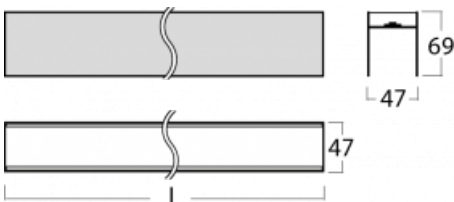

Luminaire

Lina45-S

=145S-A02Q-20GHE/840

EPD®

Imagine a linear luminaire that can satisfy all your needs: it meets UGR, has high efficiency and you can build it to your specifications. And it looks great too. The Lina45-S offers opal, microprism and optical grille variants, so it can easily meet both UGR under 19 at 4300 lm luminous flux. It is a great solution for visually demanding spaces, as it even meets UGR under 16 in some variants. In addition, you can complement the modular luminaire with a Vali55 relay module, a Rundo circular luminaire or 2 - 3 CUBE reflectors. The indirect lighting component is provided by a clear plexiglass module or a batwing diffuser, which creates a more even illumination of the ceiling. A welcome feature is also the possibility of a curtain at the joint of the profiles, which are also fitted with caps to prevent even minimal draughts. The individual segments are easily connected using connectors and plugged into 230 V.

Technical drawing

Light distribution	Indirect
Luminaire shape	Linear
Material	Aluminium
Lifetime	L80/B20 50 000 hours
Warranty	5 years
Description of luminaires	Luminaire

Dimensions	1120 mm × 47 mm × 69 mm
------------	-------------------------