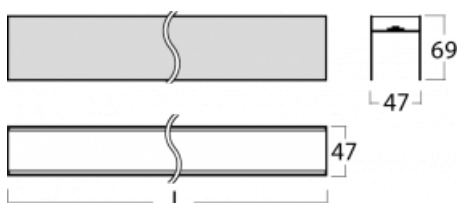

Luminaire

Lina45-S

=145S-A02Q-20GEE/840

EPD®

Imagine a linear luminaire that can satisfy all your needs: it meets UGR, has high efficiency and you can build it to your specifications. And it looks great too. The Lina45-S offers opal, microprism and optical grille variants, so it can easily meet both UGR under 19 at 4300 lm luminous flux. It is a great solution for visually demanding spaces, as it even meets UGR under 16 in some variants. In addition, you can complement the modular luminaire with a Vali55 relay module, a Rundo circular luminaire or 2 - 3 CUBE reflectors. The indirect lighting component is provided by a clear plexiglass module or a batwing diffuser, which creates a more even illumination of the ceiling. A welcome feature is also the possibility of a curtain at the joint of the profiles, which are also fitted with caps to prevent even minimal draughts. The individual segments are easily connected using connectors and plugged into 230 V.

Technical drawing

Light distribution	Indirect
Luminaire shape	Linear
Material	Aluminium
Lifetime	L80/B20 50 000 hours
Warranty	5 years
Description of luminaires	Luminaire
Dimensions	1120 mm × 47 mm × 69 mm
Light source	LED MODUL
Luminous flux*	990 lm
Colour Temperature	4000 K cool white
Luminous efficacy	152 lm/W
MacAdam Light source	3
Colour rendering index	80
Luminaire power input*	6.5 W
Connection of the luminaires	ON/OFF
Electrical voltage	220-240V
Frequency	50/60Hz

⊕ CE IP 20

*±10 %

Downloads

Installation instructions

Photos

Accessories

00-00350, K
 cable 3x0,75 1000mm

00-00352, K
 cable 3x0,75 2000mm