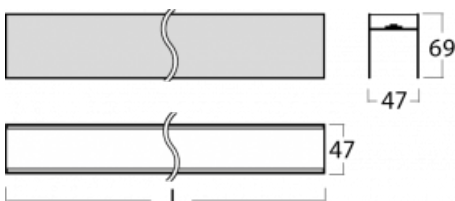

Luminaire

Lina45-S

=145S-A02Q-201EE/830

EPD[®]

Imagine a linear luminaire that can satisfy all your needs: it meets UGR, has high efficiency and you can build it to your specifications. And it looks great too. The Lina45-S offers opal, microprism and optical grille variants, so it can easily meet both UGR under 19 at 4300 lm luminous flux. It is a great solution for visually demanding spaces, as it even meets UGR under 16 in some variants. In addition, you can complement the modular luminaire with a Vali55 relay module, a Rundo circular luminaire or 2 - 3 CUBE reflectors. The indirect lighting component is provided by a clear plexiglass module or a batwing diffuser, which creates a more even illumination of the ceiling. A welcome feature is also the possibility of a curtain at the joint of the profiles, which are also fitted with caps to prevent even minimal draughts. The individual segments are easily connected using connectors and plugged into 230 V.

Technical drawing

Light distribution	Indirect
Luminaire shape	Linear
Material	Aluminium
Lifetime	L80/B20 50 000 hours
Warranty	5 years
Description of luminaires	Luminaire

Dimensions	1190 mm × 47 mm × 69 mm
------------	-------------------------