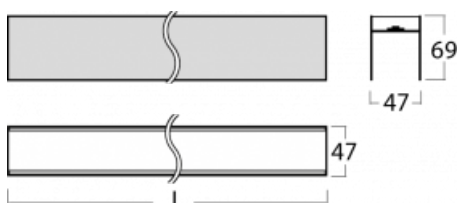

Luminaire

Lina45-S

=145S-A02Q-15GGE/830

EPD®

Imagine a linear luminaire that can satisfy all your needs: it meets UGR, has high efficiency and you can build it to your specifications. And it looks great too. The Lina45-S offers opal, microprism and optical grille variants, so it can easily meet both UGR under 19 at 4300 lm luminous flux. It is a great solution for visually demanding spaces, as it even meets UGR under 16 in some variants. In addition, you can complement the modular luminaire with a Vali55 relay module, a Rundo circular luminaire or 2 - 3 CUBE reflectors. The indirect lighting component is provided by a clear plexiglass module or a batwing diffuser, which creates a more even illumination of the ceiling. A welcome feature is also the possibility of a curtain at the joint of the profiles, which are also fitted with caps to prevent even minimal draughts. The individual segments are easily connected using connectors and plugged into 230 V.

Technical drawing

| | |
|------------------------------|------------------------|
| Light distribution | Indirect |
| Luminaire shape | Linear |
| Material | Aluminium |
| Lifetime | L80/B20 50 000 hours |
| Warranty | 5 years |
| Description of luminaires | Luminaire |
| Dimensions | 840 mm × 47 mm × 69 mm |
| Light source | LED MODUL |
| Luminous flux* | 1120 lm |
| Colour Temperature | 3000 K warm white |
| Luminous efficacy | 138 lm/W |
| MacAdam Light source | 3 |
| Colour rendering index | 80 |
| Luminaire power input* | 8.1 W |
| Connection of the luminaires | ON/OFF |
| Electrical voltage | 220-240V |
| Frequency | 50/60Hz |

⊕ CE IP 20

*±10 %

Downloads

Installation instructions

Photos

Accessories

00-00350, K
 cable 3x0,75 1000mm

00-00352, K
 cable 3x0,75 2000mm