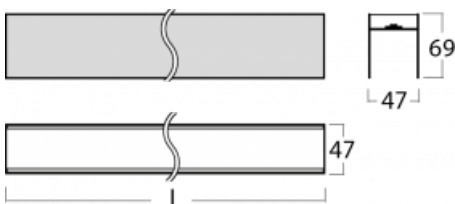

Luminaire

Lina45-S

=145S-A02Q-151GE/830

EPD[®]

Imagine a linear luminaire that can satisfy all your needs: it meets UGR, has high efficiency and you can build it to your specifications. And it looks great too. The Lina45-S offers opal, microprism and optical grille variants, so it can easily meet both UGR under 19 at 4300 lm luminous flux. It is a great solution for visually demanding spaces, as it even meets UGR under 16 in some variants. In addition, you can complement the modular luminaire with a Vali55 relay module, a Rundo circular luminaire or 2 - 3 CUBE reflectors. The indirect lighting component is provided by a clear plexiglass module or a batwing diffuser, which creates a more even illumination of the ceiling. A welcome feature is also the possibility of a curtain at the joint of the profiles, which are also fitted with caps to prevent even minimal draughts. The individual segments are easily connected using connectors and plugged into 230 V.

Technical drawing

Light distribution	Indirect
Luminaire shape	Linear
Material	Aluminium
Lifetime	L80/B20 50 000 hours
Warranty	5 years
Description of luminaires	Luminaire

Dimensions	910 mm × 47 mm × 69 mm
------------	------------------------