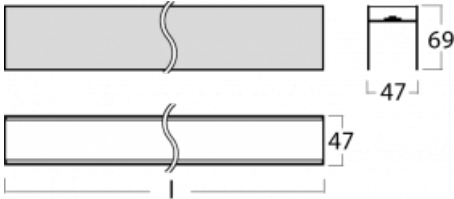

Luminaire

=145S-A02C-40GHE/840

Technical drawing

Light distribution	Indirect
Luminaire shape	Linear
Material	Aluminium
Lifetime	L80/B20 50 000 hours
Warranty	5 years
Description of luminaires	Luminaire

Dimensions (l × w × h mm)	2240 mm × 47 mm × 69 mm
---------------------------	-------------------------