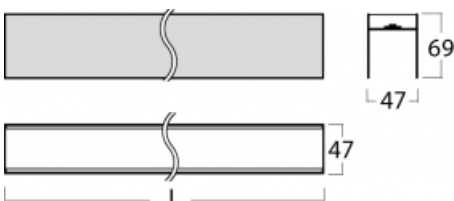

Luminaire

Lina45-S

=145S-A02C-353HTD/830

EPD[®]

Imagine a linear luminaire that can satisfy all your needs: it meets UGR, has high efficiency and you can build it to your specifications. And it looks great too. The Lina45-S offers opal, microprism and optical grille variants, so it can easily meet both UGR under 19 at 4300 lm luminous flux. It is a great solution for visually demanding spaces, as it even meets UGR under 16 in some variants. In addition, you can complement the modular luminaire with a Vali55 relay module, a Rundo circular luminaire or 2 - 3 CUBE reflectors. The indirect lighting component is provided by a clear plexiglass module or a batwing diffuser, which creates a more even illumination of the ceiling. A welcome feature is also the possibility of a curtain at the joint of the profiles, which are also fitted with caps to prevent even minimal draughts. The individual segments are easily connected using connectors and plugged into 230 V.

Technical drawing

Light distribution	Indirect
Luminaire shape	Linear
Material	Aluminium
Lifetime	L80/B20 50 000 hours
Warranty	5 years
Description of luminaires	Luminaire

Dimensions	2170 mm × 47 mm × 69 mm
------------	-------------------------