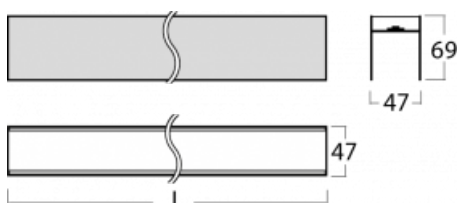

# Lina45-S

=145S-A02C-352GD/840

EPD®

Imagine a linear luminaire that can satisfy all your needs: it meets UGR, has high efficiency and you can build it to your specifications. And it looks great too. The Lina45-S offers opal, microprism and optical grille variants, so it can easily meet both UGR under 19 at 4300 lm luminous flux. It is a great solution for visually demanding spaces, as it even meets UGR under 16 in some variants. In addition, you can complement the modular luminaire with a Vali55 relay module, a Rundo circular luminaire or 2 - 3 CUBE reflectors. The indirect lighting component is provided by a clear plexiglass module or a batwing diffuser, which creates a more even illumination of the ceiling. A welcome feature is also the possibility of a curtain at the joint of the profiles, which are also fitted with caps to prevent even minimal draughts. The individual segments are easily connected using connectors and plugged into 230 V.

## Technical drawing

Light distribution	Indirect
Luminaire shape	Linear
Material	Aluminium
Lifetime	L80/B20 50 000 hours
Warranty	5 years
Description of luminaires	Luminaire
Dimensions	2100 mm × 47 mm × 69 mm
Light source	LED MODUL
Luminous flux*	4010 lm
Colour Temperature	4000 K cool white
Luminous efficacy	164 lm/W
MacAdam Light source	3
Colour rendering index	80
Luminaire power input*	24.4 W
Connection of the luminaires	DALI
Electrical voltage	220-240V
Frequency	50/60Hz