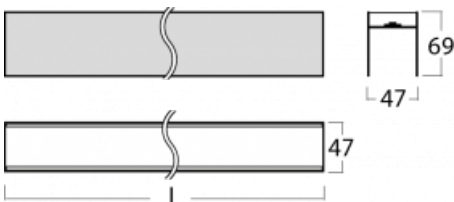

Luminaire

Lina45-S

=145S-A02C-251HE/830

EPD®

Imagine a linear luminaire that can satisfy all your needs: it meets UGR, has high efficiency and you can build it to your specifications. And it looks great too. The Lina45-S offers opal, microprism and optical grille variants, so it can easily meet both UGR under 19 at 4300 lm luminous flux. It is a great solution for visually demanding spaces, as it even meets UGR under 16 in some variants. In addition, you can complement the modular luminaire with a Vali55 relay module, a Rundo circular luminaire or 2 - 3 CUBE reflectors. The indirect lighting component is provided by a clear plexiglass module or a batwing diffuser, which creates a more even illumination of the ceiling. A welcome feature is also the possibility of a curtain at the joint of the profiles, which are also fitted with caps to prevent even minimal draughts. The individual segments are easily connected using connectors and plugged into 230 V.

Technical drawing

Light distribution	Indirect
Luminaire shape	Linear
Material	Aluminium
Lifetime	L80/B20 50 000 hours
Warranty	5 years
Description of luminaires	Luminaire

Dimensions	1470 mm × 47 mm × 69 mm
------------	-------------------------