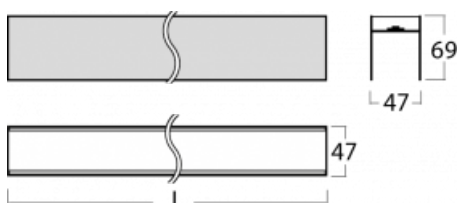

Luminaire

Lina45-S

=145S-A02C-20GGE/830

EPD®

Imagine a linear luminaire that can satisfy all your needs: it meets UGR, has high efficiency and you can build it to your specifications. And it looks great too. The Lina45-S offers opal, microprism and optical grille variants, so it can easily meet both UGR under 19 at 4300 lm luminous flux. It is a great solution for visually demanding spaces, as it even meets UGR under 16 in some variants. In addition, you can complement the modular luminaire with a Vali55 relay module, a Rundo circular luminaire or 2 - 3 CUBE reflectors. The indirect lighting component is provided by a clear plexiglass module or a batwing diffuser, which creates a more even illumination of the ceiling. A welcome feature is also the possibility of a curtain at the joint of the profiles, which are also fitted with caps to prevent even minimal draughts. The individual segments are easily connected using connectors and plugged into 230 V.

Technical drawing

Light distribution	Indirect
Luminaire shape	Linear
Material	Aluminium
Lifetime	L80/B20 50 000 hours
Warranty	5 years
Description of luminaires	Luminaire
Dimensions	1120 mm × 47 mm × 69 mm
Light source	LED MODUL
Luminous flux*	1790 lm
Colour Temperature	3000 K warm white
Luminous efficacy	152 lm/W
MacAdam Light source	3
Colour rendering index	80
Luminaire power input*	11.8 W
Connection of the luminaires	ON/OFF
Electrical voltage	220-240V
Frequency	50/60Hz

⊕ CE IP 20

*±10 %

Downloads

Installation instructions

Photos

Accessories

00-00350, K
 cable 3x0,75 1000mm

00-00352, K
 cable 3x0,75 2000mm