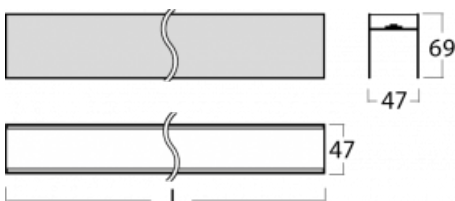

Luminaire

Lina45-S

=145S-A02C-203HTD/830

EPD[®]

Imagine a linear luminaire that can satisfy all your needs: it meets UGR, has high efficiency and you can build it to your specifications. And it looks great too. The Lina45-S offers opal, microprism and optical grille variants, so it can easily meet both UGR under 19 at 4300 lm luminous flux. It is a great solution for visually demanding spaces, as it even meets UGR under 16 in some variants. In addition, you can complement the modular luminaire with a Vali55 relay module, a Rundo circular luminaire or 2 - 3 CUBE reflectors. The indirect lighting component is provided by a clear plexiglass module or a batwing diffuser, which creates a more even illumination of the ceiling. A welcome feature is also the possibility of a curtain at the joint of the profiles, which are also fitted with caps to prevent even minimal draughts. The individual segments are easily connected using connectors and plugged into 230 V.

Technical drawing

Light distribution	Indirect
Luminaire shape	Linear
Material	Aluminium
Lifetime	L80/B20 50 000 hours
Warranty	5 years
Description of luminaires	Luminaire

Dimensions	1330 mm × 47 mm × 69 mm
------------	-------------------------