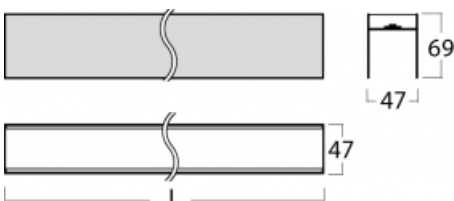

Luminaire

Lina45-S

=145S-A02C-201GE/840

EPD[®]

Imagine a linear luminaire that can satisfy all your needs: it meets UGR, has high efficiency and you can build it to your specifications. And it looks great too. The Lina45-S offers opal, microprism and optical grille variants, so it can easily meet both UGR under 19 at 4300 lm luminous flux. It is a great solution for visually demanding spaces, as it even meets UGR under 16 in some variants. In addition, you can complement the modular luminaire with a Vali55 relay module, a Rundo circular luminaire or 2 - 3 CUBE reflectors. The indirect lighting component is provided by a clear plexiglass module or a batwing diffuser, which creates a more even illumination of the ceiling. A welcome feature is also the possibility of a curtain at the joint of the profiles, which are also fitted with caps to prevent even minimal draughts. The individual segments are easily connected using connectors and plugged into 230 V.

Technical drawing

Light distribution	Indirect
Luminaire shape	Linear
Material	Aluminium
Lifetime	L80/B20 50 000 hours
Warranty	5 years
Description of luminaires	Luminaire

Dimensions	1190 mm × 47 mm × 69 mm
Light source	LED MODUL
Luminous flux*	1980 lm
Colour Temperature	4000 K cool white
Luminous efficacy	158 lm/W
MacAdam Light source	3
Colour rendering index	80