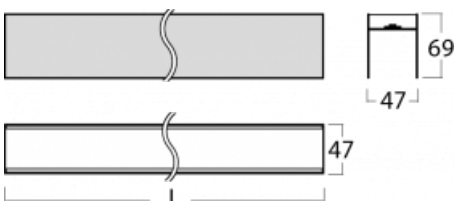

Luminaire

Lina45-S

=145S-A02C-201ETD/840

EPD[®]

Imagine a linear luminaire that can satisfy all your needs: it meets UGR, has high efficiency and you can build it to your specifications. And it looks great too. The Lina45-S offers opal, microprism and optical grille variants, so it can easily meet both UGR under 19 at 4300 lm luminous flux. It is a great solution for visually demanding spaces, as it even meets UGR under 16 in some variants. In addition, you can complement the modular luminaire with a Vali55 relay module, a Rundo circular luminaire or 2 - 3 CUBE reflectors. The indirect lighting component is provided by a clear plexiglass module or a batwing diffuser, which creates a more even illumination of the ceiling. A welcome feature is also the possibility of a curtain at the joint of the profiles, which are also fitted with caps to prevent even minimal draughts. The individual segments are easily connected using connectors and plugged into 230 V.

Technical drawing

Light distribution	Indirect
Luminaire shape	Linear
Material	Aluminium
Lifetime	L80/B20 50 000 hours
Warranty	5 years
Description of luminaires	Luminaire

Dimensions	1190 mm × 47 mm × 69 mm
------------	-------------------------