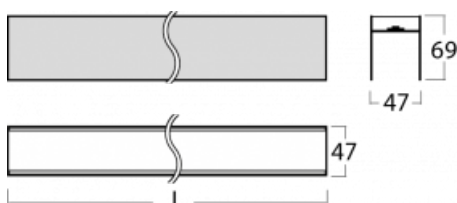

Luminaire

Lina45-S

=145S-A02C-15GEE/830

EPD®

Imagine a linear luminaire that can satisfy all your needs: it meets UGR, has high efficiency and you can build it to your specifications. And it looks great too. The Lina45-S offers opal, microprism and optical grille variants, so it can easily meet both UGR under 19 at 4300 lm luminous flux. It is a great solution for visually demanding spaces, as it even meets UGR under 16 in some variants. In addition, you can complement the modular luminaire with a Vali55 relay module, a Rundo circular luminaire or 2 - 3 CUBE reflectors. The indirect lighting component is provided by a clear plexiglass module or a batwing diffuser, which creates a more even illumination of the ceiling. A welcome feature is also the possibility of a curtain at the joint of the profiles, which are also fitted with caps to prevent even minimal draughts. The individual segments are easily connected using connectors and plugged into 230 V.

Technical drawing

Light distribution	Indirect
Luminaire shape	Linear
Material	Aluminium
Lifetime	L80/B20 50 000 hours
Warranty	5 years
Description of luminaires	Luminaire
Dimensions	840 mm × 47 mm × 69 mm
Light source	LED MODUL
Luminous flux*	680 lm
Colour Temperature	3000 K warm white
Luminous efficacy	155 lm/W
MacAdam Light source	3
Colour rendering index	80
Luminaire power input*	4.4 W
Connection of the luminaires	ON/OFF
Electrical voltage	220-240V
Frequency	50/60Hz

⊕ CE IP 20

*±10 %

Downloads

Installation instructions

Photos

Accessories

00-00350, K
 cable 3x0,75 1000mm

00-00352, K
 cable 3x0,75 2000mm