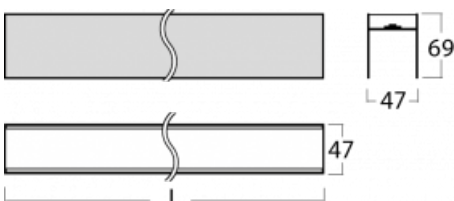

# Lina45-S

=145S-A02C-153HD/830

**EPD<sup>®</sup>**

Imagine a linear luminaire that can satisfy all your needs: it meets UGR, has high efficiency and you can build it to your specifications. And it looks great too. The Lina45-S offers opal, microprism and optical grille variants, so it can easily meet both UGR under 19 at 4300 lm luminous flux. It is a great solution for visually demanding spaces, as it even meets UGR under 16 in some variants. In addition, you can complement the modular luminaire with a Vali55 relay module, a Rundo circular luminaire or 2 - 3 CUBE reflectors. The indirect lighting component is provided by a clear plexiglass module or a batwing diffuser, which creates a more even illumination of the ceiling. A welcome feature is also the possibility of a curtain at the joint of the profiles, which are also fitted with caps to prevent even minimal draughts. The individual segments are easily connected using connectors and plugged into 230 V.

**Technical drawing**

Light distribution	Indirect
Luminaire shape	Linear
Material	Aluminium
Lifetime	L80/B20 50 000 hours
Warranty	5 years
Description of luminaires	Luminaire

Dimensions	1050 mm × 47 mm × 69 mm
------------	-------------------------