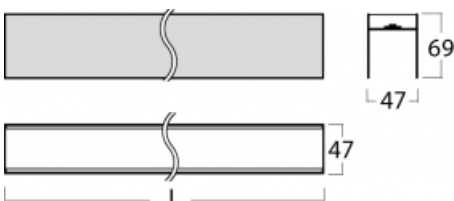

# Lina45-S

=145S-A02C-152EE/830

**EPD<sup>®</sup>**

Imagine a linear luminaire that can satisfy all your needs: it meets UGR, has high efficiency and you can build it to your specifications. And it looks great too. The Lina45-S offers opal, microprism and optical grille variants, so it can easily meet both UGR under 19 at 4300 lm luminous flux. It is a great solution for visually demanding spaces, as it even meets UGR under 16 in some variants. In addition, you can complement the modular luminaire with a Vali55 relay module, a Rundo circular luminaire or 2 - 3 CUBE reflectors. The indirect lighting component is provided by a clear plexiglass module or a batwing diffuser, which creates a more even illumination of the ceiling. A welcome feature is also the possibility of a curtain at the joint of the profiles, which are also fitted with caps to prevent even minimal draughts. The individual segments are easily connected using connectors and plugged into 230 V.

**Technical drawing**

Light distribution	Indirect
Luminaire shape	Linear
Material	Aluminium
Lifetime	L80/B20 50 000 hours
Warranty	5 years
Description of luminaires	Luminaire

Dimensions	980 mm × 47 mm × 69 mm
------------	------------------------