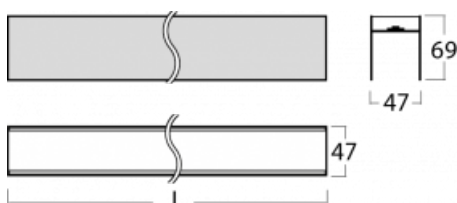

Luminaire

Lina45-S

=145S-A02C-10GEE/840

EPD®

Imagine a linear luminaire that can satisfy all your needs: it meets UGR, has high efficiency and you can build it to your specifications. And it looks great too. The Lina45-S offers opal, microprism and optical grille variants, so it can easily meet both UGR under 19 at 4300 lm luminous flux. It is a great solution for visually demanding spaces, as it even meets UGR under 16 in some variants. In addition, you can complement the modular luminaire with a Vali55 relay module, a Rundo circular luminaire or 2 - 3 CUBE reflectors. The indirect lighting component is provided by a clear plexiglass module or a batwing diffuser, which creates a more even illumination of the ceiling. A welcome feature is also the possibility of a curtain at the joint of the profiles, which are also fitted with caps to prevent even minimal draughts. The individual segments are easily connected using connectors and plugged into 230 V.

Technical drawing

| | |
|------------------------------|------------------------|
| Light distribution | Indirect |
| Luminaire shape | Linear |
| Material | Aluminium |
| Lifetime | L80/B20 50 000 hours |
| Warranty | 5 years |
| Description of luminaires | Luminaire |
| Dimensions | 560 mm × 47 mm × 69 mm |
| Light source | LED MODUL |
| Luminous flux* | 350 lm |
| Colour Temperature | 4000 K cool white |
| Luminous efficacy | 140 lm/W |
| MacAdam Light source | 3 |
| Colour rendering index | 80 |
| Luminaire power input* | 2.5 W |
| Connection of the luminaires | ON/OFF |
| Electrical voltage | 220-240V |
| Frequency | 50/60Hz |

⊕ CE IP 20

*±10 %

Downloads

Installation instructions

Photos

Accessories

00-00350, K
 cable 3x0,75 1000mm

00-00352, K
 cable 3x0,75 2000mm