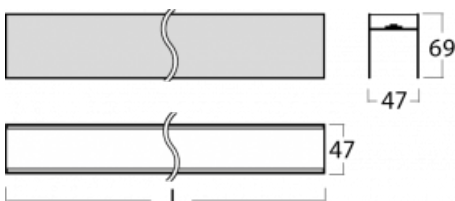

Luminaire

Lina45-S

=145S-A02C-102HE/840

EPD[®]

Imagine a linear luminaire that can satisfy all your needs: it meets UGR, has high efficiency and you can build it to your specifications. And it looks great too. The Lina45-S offers opal, microprism and optical grille variants, so it can easily meet both UGR under 19 at 4300 lm luminous flux. It is a great solution for visually demanding spaces, as it even meets UGR under 16 in some variants. In addition, you can complement the modular luminaire with a Vali55 relay module, a Rundo circular luminaire or 2 - 3 CUBE reflectors. The indirect lighting component is provided by a clear plexiglass module or a batwing diffuser, which creates a more even illumination of the ceiling. A welcome feature is also the possibility of a curtain at the joint of the profiles, which are also fitted with caps to prevent even minimal draughts. The individual segments are easily connected using connectors and plugged into 230 V.

Technical drawing

Light distribution	Indirect
Luminaire shape	Linear
Material	Aluminium
Lifetime	L80/B20 50 000 hours
Warranty	5 years
Description of luminaires	Luminaire

Dimensions	700 mm × 47 mm × 69 mm
------------	------------------------