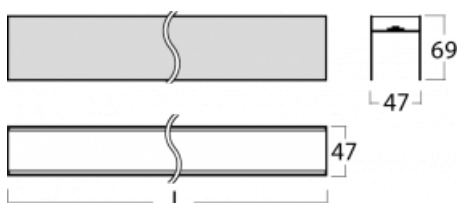

Luminaire

Lina45-S

=145S-A02C-102EE/840

EPD®

Imagine a linear luminaire that can satisfy all your needs: it meets UGR, has high efficiency and you can build it to your specifications. And it looks great too. The Lina45-S offers opal, microprism and optical grille variants, so it can easily meet both UGR under 19 at 4300 lm luminous flux. It is a great solution for visually demanding spaces, as it even meets UGR under 16 in some variants. In addition, you can complement the modular luminaire with a Vali55 relay module, a Rundo circular luminaire or 2 - 3 CUBE reflectors. The indirect lighting component is provided by a clear plexiglass module or a batwing diffuser, which creates a more even illumination of the ceiling. A welcome feature is also the possibility of a curtain at the joint of the profiles, which are also fitted with caps to prevent even minimal draughts. The individual segments are easily connected using connectors and plugged into 230 V.

Technical drawing

Light distribution	Indirect
Luminaire shape	Linear
Material	Aluminium
Lifetime	L80/B20 50 000 hours
Warranty	5 years
Description of luminaires	Luminaire
Dimensions	700 mm × 47 mm × 69 mm
Light source	LED MODUL
Luminous flux*	430 lm
Colour Temperature	4000 K cool white
Luminous efficacy	139 lm/W
MacAdam Light source	3
Colour rendering index	80
Luminaire power input*	3.1 W
Connection of the luminaires	ON/OFF
Electrical voltage	220-240V
Frequency	50/60Hz

⊕ CE IP 20

*±10 %

Downloads

Installation instructions

Photos

Accessories

00-00350, K
 cable 3x0,75 1000mm

00-00352, K
 cable 3x0,75 2000mm