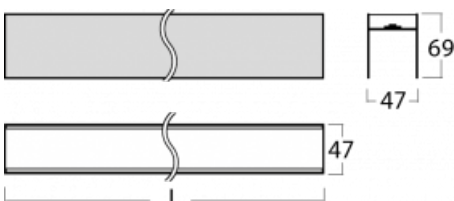

# Lina45-S

=145S-A02C-101GE/830

EPD®

Imagine a linear luminaire that can satisfy all your needs: it meets UGR, has high efficiency and you can build it to your specifications. And it looks great too. The Lina45-S offers opal, microprism and optical grille variants, so it can easily meet both UGR under 19 at 4300 lm luminous flux. It is a great solution for visually demanding spaces, as it even meets UGR under 16 in some variants. In addition, you can complement the modular luminaire with a Vali55 relay module, a Rundo circular luminaire or 2 - 3 CUBE reflectors. The indirect lighting component is provided by a clear plexiglass module or a batwing diffuser, which creates a more even illumination of the ceiling. A welcome feature is also the possibility of a curtain at the joint of the profiles, which are also fitted with caps to prevent even minimal draughts. The individual segments are easily connected using connectors and plugged into 230 V.

## Technical drawing

Light distribution	Indirect
Luminaire shape	Linear
Material	Aluminium
Lifetime	L80/B20 50 000 hours
Warranty	5 years
Description of luminaires	Luminaire

Dimensions	630 mm × 47 mm × 69 mm
------------	------------------------