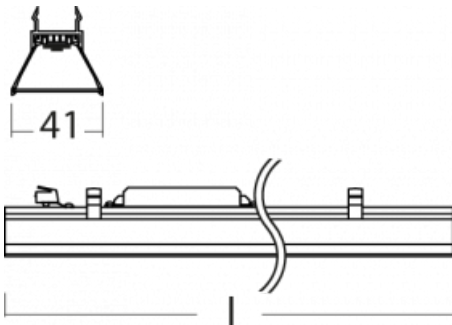

## Technical drawing

## Curve

Light distribution	Direct
Luminaire shape	Linear
Material	Aluminium
Lifetime	L80/B20 50 000 hours
Warranty	2 years
Description of luminaires	Luminaire

Dimensions (l x w x h mm)	1400 mm x 47 mm x 69 mm
---------------------------	-------------------------