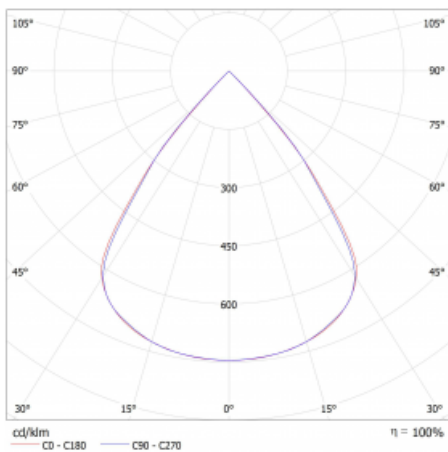

## Luminaire

=145S-A00Z-25GHM/840

## Technical drawing

## Curve

Light distribution	Direct
Luminaire shape	Linear
Material	Aluminium
Lifetime	L80/B20 50 000 hours
Warranty	2 years
Description of luminaires	Luminaire

Dimensions (l x w x h mm)	1400 mm x 47 mm x 69 mm
---------------------------	-------------------------