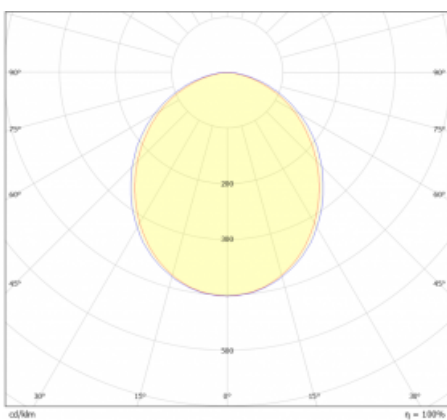

## Luminaire

=145S-A00K-351GE/840

## Technical drawing

## Curve

Light distribution	Direct
Luminaire shape	Linear
Material	Aluminium
Lifetime	L80/B20 50 000 hours
Warranty	5 years
Description of luminaires	Luminaire
Dimensions (l × w × h mm)	2030 mm × 47 mm × 69 mm
Light source	LED MODUL
DIR optical system	Opal diffuser
Luminous flux*	4510 lm
Colour Temperature	4000 K cool white
Luminous efficacy	162 lm/W
Colour rendering index	80
Luminaire power input*	27.9 W
Connection of the luminaires	ON/OFF
Electrical voltage	220-240V
Frequency	50/60Hz