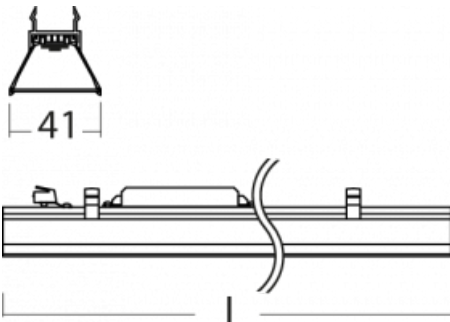

## Luminaire

=145S-A00K-351GE/840

## Technical drawing

## Curve

Light distribution	Direct
Luminaire shape	Linear
Material	Aluminium
Lifetime	L80/B20 50 000 hours
Warranty	5 years
Description of luminaires	Luminaire
Dimensions (l × w × h mm)	2030 mm × 47 mm × 69 mm
Light source	LED MODUL
DIR optical system	Opal diffuser
Luminous flux*	4510 lm
Colour Temperature	4000 K cool white
Luminous efficacy	162 lm/W
Colour rendering index	80
Luminaire power input*	27.9 W
Connection of the luminaires	ON/OFF
Electrical voltage	220-240V
Frequency	50/60Hz