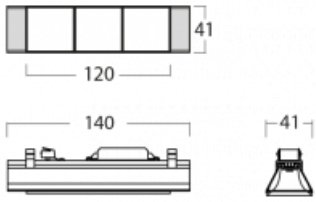

Technical drawing