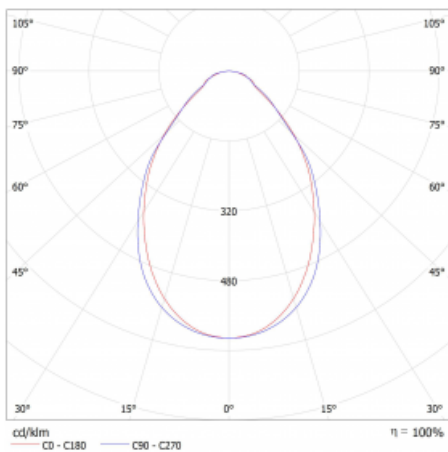

Luminaire

=145S-A00I-351HM/840

Technical drawing

Curve

Light distribution	Direct
Luminaire shape	Linear
Material	Aluminium
Lifetime	L80/B20 50 000 hours
Warranty	2 years
Description of luminaires	Luminaire
Dimensions (l × w × h mm)	2030 mm × 47 mm × 69 mm
Light source	LED MODUL
DIR optical system	Microprisma
Luminous flux*	6450 lm
Colour Temperature	4000 K cool white
Luminous efficacy	147 lm/W
Colour rendering index	80
Luminaire power input*	43.9 W
Connection of the luminaires	ON/OFF + 1h emergency
Electrical voltage	220-240V
Frequency	50/60Hz