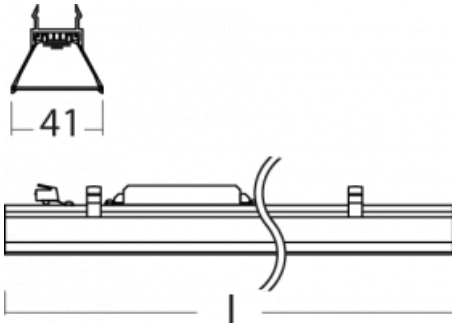

Luminaire

=145S-A00I-351HM/840

Technical drawing

Curve

Light distribution	Direct
Luminaire shape	Linear
Material	Aluminium
Lifetime	L80/B20 50 000 hours
Warranty	2 years
Description of luminaires	Luminaire
Dimensions (l × w × h mm)	2030 mm × 47 mm × 69 mm
Light source	LED MODUL
DIR optical system	Microprisma
Luminous flux*	6450 lm
Colour Temperature	4000 K cool white
Luminous efficacy	147 lm/W
Colour rendering index	80
Luminaire power input*	43.9 W
Connection of the luminaires	ON/OFF + 1h emergency
Electrical voltage	220-240V
Frequency	50/60Hz

⊕ CE IP 20

*±10 %

Downloads

Installation instructions

Photos

Accessories

00-00355, K
cable 5x0,75 2000mm,
transparent

00-00356, K
cable 5x0,75 4000mm,
transparent

00-00357, K
cable 5x0,75 6000mm,
transparent

00-00370, B
ceiling cup 80x80x32mm

00-00370, S
ceiling cup 80x80x32mm

00-00370, W
ceiling cup 80x80x32mm

145-01200, F
Accessory for gear-tray
release for Lina145

145-50102, W
2 x end cap - metal,
screwless

145-50200, F
direct connector with
caps of clearance

145-50300, N
wire suspension
2000mm - 1 pc + metal
handle

145-50301, N
wire suspension
4000mm - 1 pc + metal
handle