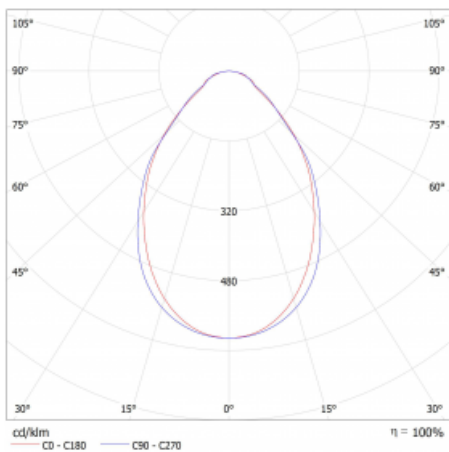

Luminaire

=145S-A00I-351HD/840

Technical drawing

Curve

| | |
|------------------------------|-------------------------|
| Light distribution | Direct |
| Luminaire shape | Linear |
| Material | Aluminium |
| Lifetime | L80/B20 50 000 hours |
| Warranty | 5 years |
| Description of luminaires | Luminaire |
| Dimensions (l × w × h mm) | 2030 mm × 47 mm × 69 mm |
| Light source | LED MODUL |
| DIR optical system | Microprisma |
| Luminous flux* | 6450 lm |
| Colour Temperature | 4000 K cool white |
| Luminous efficacy | 147 lm/W |
| Colour rendering index | 80 |
| Luminaire power input* | 43.9 W |
| Connection of the luminaires | DALI |
| Electrical voltage | 220-240V |
| Frequency | 50/60Hz |