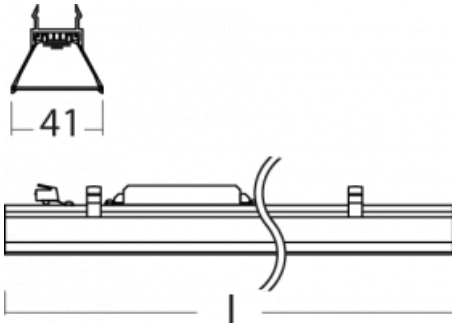

Luminaire

=145S-A00I-351HD/840

Technical drawing

Curve

| | |
|------------------------------|-------------------------|
| Light distribution | Direct |
| Luminaire shape | Linear |
| Material | Aluminium |
| Lifetime | L80/B20 50 000 hours |
| Warranty | 5 years |
| Description of luminaires | Luminaire |
| Dimensions (l × w × h mm) | 2030 mm × 47 mm × 69 mm |
| Light source | LED MODUL |
| DIR optical system | Microprisma |
| Luminous flux* | 6450 lm |
| Colour Temperature | 4000 K cool white |
| Luminous efficacy | 147 lm/W |
| Colour rendering index | 80 |
| Luminaire power input* | 43.9 W |
| Connection of the luminaires | DALI |
| Electrical voltage | 220-240V |
| Frequency | 50/60Hz |

 **CE** IP 20

*±10 %

Downloads

Installation instructions

Photos

Accessories

00-00355, K
cable 5x0,75 2000mm,
transparent

00-00356, K
cable 5x0,75 4000mm,
transparent

00-00357, K
cable 5x0,75 6000mm,
transparent

00-00370, B
ceiling cup 80x80x32mm

00-00370, S
ceiling cup 80x80x32mm

00-00370, W
ceiling cup 80x80x32mm

145-01200, F
Accessory for gear-tray
release for Lina145

145-50102, W
2 x end cap - metal,
screwless

145-50200, F
direct connector with
caps of clearance

145-50300, N
wire suspension
2000mm - 1 pc + metal
handle

145-50301, N
wire suspension
4000mm - 1 pc + metal
handle