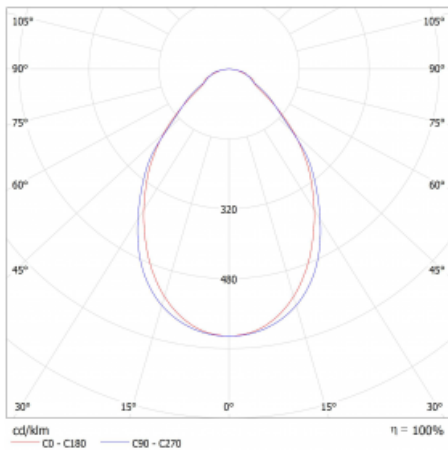

## Luminaire

=145S-A00I-252HM/830

## Technical drawing

## Curve

Light distribution	Direct
Luminaire shape	Linear
Material	Aluminium
Lifetime	L80/B20 50 000 hours
Warranty	2 years
Description of luminaires	Luminaire

Dimensions (l x w x h mm)	1540 mm x 47 mm x 69 mm
---------------------------	-------------------------