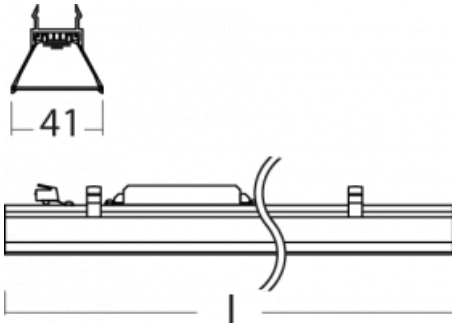

## Luminaire

=145S-A00I-252HM/830

## Technical drawing

## Curve

Light distribution	Direct
Luminaire shape	Linear
Material	Aluminium
Lifetime	L80/B20 50 000 hours
Warranty	2 years
Description of luminaires	Luminaire

Dimensions (l x w x h mm)	1540 mm x 47 mm x 69 mm
---------------------------	-------------------------