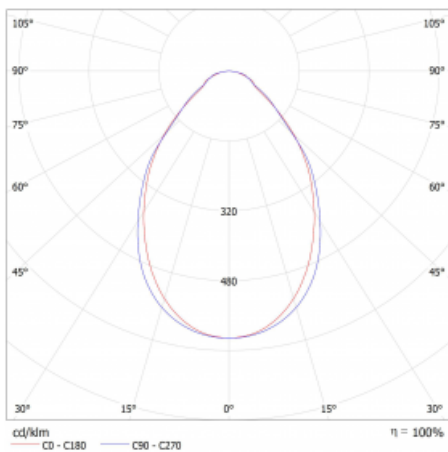

Luminaire

=145S-A00I-252GE/830

Technical drawing

Curve

Light distribution	Direct
Luminaire shape	Linear
Material	Aluminium
Lifetime	L80/B20 50 000 hours
Warranty	5 years
Description of luminaires	Luminaire
Dimensions (l × w × h mm)	1540 mm × 47 mm × 69 mm
Light source	LED MODUL
DIR optical system	Microprisma
Luminous flux*	2990 lm
Colour Temperature	3000 K warm white
Luminous efficacy	138 lm/W
Colour rendering index	80
Luminaire power input*	21.7 W
Connection of the luminaires	ON/OFF
Electrical voltage	220-240V
Frequency	50/60Hz