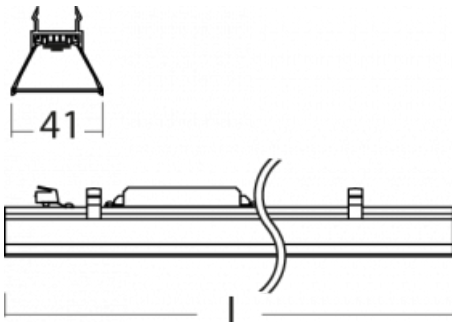

Luminaire

=145S-A00I-252GE/830

Technical drawing

Curve

Light distribution	Direct
Luminaire shape	Linear
Material	Aluminium
Lifetime	L80/B20 50 000 hours
Warranty	5 years
Description of luminaires	Luminaire
Dimensions (l × w × h mm)	1540 mm × 47 mm × 69 mm
Light source	LED MODUL
DIR optical system	Microprisma
Luminous flux*	2990 lm
Colour Temperature	3000 K warm white
Luminous efficacy	138 lm/W
Colour rendering index	80
Luminaire power input*	21.7 W
Connection of the luminaires	ON/OFF
Electrical voltage	220-240V
Frequency	50/60Hz

 **CE** IP 20

*±10 %

Downloads

Installation instructions

Photos

Accessories

00-00355, K
cable 5x0,75 2000mm,
transparent

00-00356, K
cable 5x0,75 4000mm,
transparent

00-00357, K
cable 5x0,75 6000mm,
transparent

00-00370, B
ceiling cup 80x80x32mm

00-00370, S
ceiling cup 80x80x32mm

00-00370, W
ceiling cup 80x80x32mm

145-01200, F
Accessory for gear-tray
release for Lina145

145-50102, W
2 x end cap - metal,
screwless

145-50200, F
direct connector with
caps of clearance

145-50300, N
wire suspension
2000mm - 1 pc + metal
handle

145-50301, N
wire suspension
4000mm - 1 pc + metal
handle