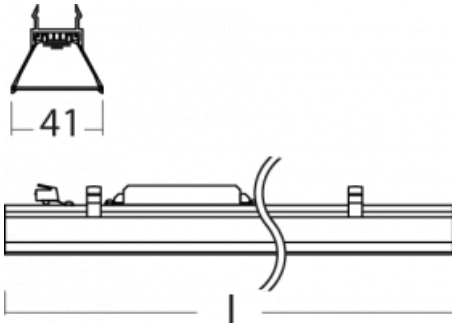

Luminaire

=145S-A00I-201HM/830

Technical drawing

Curve

Light distribution	Direct
Luminaire shape	Linear
Material	Aluminium
Lifetime	L80/B20 50 000 hours
Warranty	2 years
Description of luminaires	Luminaire
Dimensions (l × w × h mm)	1190 mm × 47 mm × 69 mm
Light source	LED MODUL
DIR optical system	Microprisma
Luminous flux*	3620 lm
Colour Temperature	3000 K warm white
Luminous efficacy	137 lm/W
Colour rendering index	80
Luminaire power input*	26.4 W
Connection of the luminaires	ON/OFF + 1h emergency
Electrical voltage	220-240V
Frequency	50/60Hz

 **CE** IP 20

*±10 %

Downloads

Installation instructions

Photos

Accessories

00-00355, K
cable 5x0,75 2000mm,
transparent

00-00356, K
cable 5x0,75 4000mm,
transparent

00-00357, K
cable 5x0,75 6000mm,
transparent

00-00370, B
ceiling cup 80x80x32mm

00-00370, S
ceiling cup 80x80x32mm

00-00370, W
ceiling cup 80x80x32mm

145-01200, F
Accessory for gear-tray
release for Lina145

145-50102, W
2 x end cap - metal,
screwless

145-50200, F
direct connector with
caps of clearance

145-50300, N
wire suspension
2000mm - 1 pc + metal
handle

145-50301, N
wire suspension
4000mm - 1 pc + metal
handle