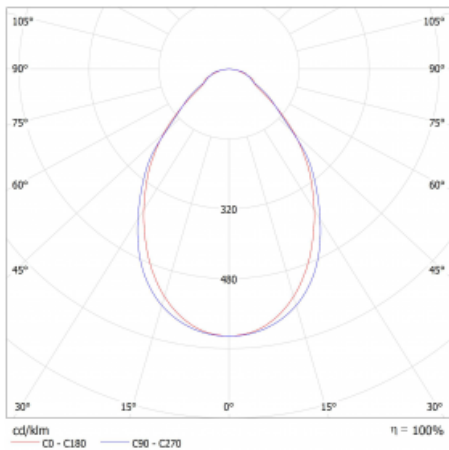

Luminaire

=145S-A00I-201HM/830

Technical drawing

Curve

Light distribution	Direct
Luminaire shape	Linear
Material	Aluminium
Lifetime	L80/B20 50 000 hours
Warranty	2 years
Description of luminaires	Luminaire
Dimensions (l × w × h mm)	1190 mm × 47 mm × 69 mm
Light source	LED MODUL
DIR optical system	Microprisma
Luminous flux*	3620 lm
Colour Temperature	3000 K warm white
Luminous efficacy	137 lm/W
Colour rendering index	80
Luminaire power input*	26.4 W
Connection of the luminaires	ON/OFF + 1h emergency
Electrical voltage	220-240V
Frequency	50/60Hz