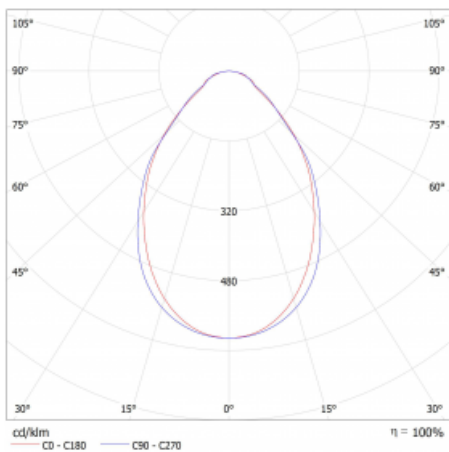

## Luminaire

=145S-A00I-152ED/840

## Technical drawing

## Curve

Light distribution	Direct
Luminaire shape	Linear
Material	Aluminium
Lifetime	L80/B20 50 000 hours
Warranty	5 years
Description of luminaires	Luminaire
Dimensions (l × w × h mm)	980 mm × 47 mm × 69 mm
Light source	LED MODUL
DIR optical system	Microprisma
Luminous flux*	1130 lm
Colour Temperature	4000 K cool white
Luminous efficacy	131 lm/W
Colour rendering index	80
Luminaire power input*	8.6 W
Connection of the luminaires	DALI
Electrical voltage	220-240V
Frequency	50/60Hz