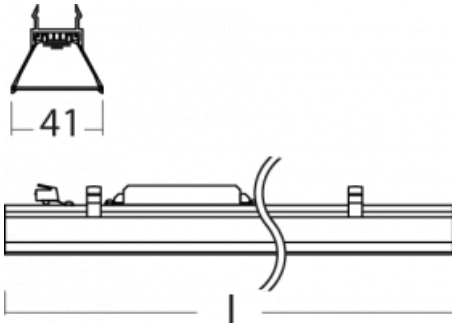

## Luminaire

=145S-A00I-152ED/840

## Technical drawing

## Curve

Light distribution	Direct
Luminaire shape	Linear
Material	Aluminium
Lifetime	L80/B20 50 000 hours
Warranty	5 years
Description of luminaires	Luminaire
Dimensions (l × w × h mm)	980 mm × 47 mm × 69 mm
Light source	LED MODUL
DIR optical system	Microprisma
Luminous flux*	1130 lm
Colour Temperature	4000 K cool white
Luminous efficacy	131 lm/W
Colour rendering index	80
Luminaire power input*	8.6 W
Connection of the luminaires	DALI
Electrical voltage	220-240V
Frequency	50/60Hz

**145-50200, F**  
direct connector with  
caps of clearance

**145-50300, N**  
wire suspension  
2000mm - 1 pc + metal  
handle

**145-50301, N**  
wire suspension  
4000mm - 1 pc + metal  
handle

**145-50302, N**  
wire suspension  
6000mm - 1 pc + metal  
handle