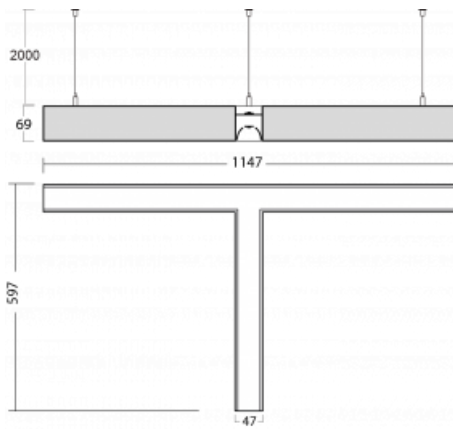

Technical drawing

Luminaire power input* 67.4 W

Connection of the luminaires ON/OFF

Electrical voltage 220-240V

Frequency 50/60Hz

⊕ CE IP 20

*±10 %