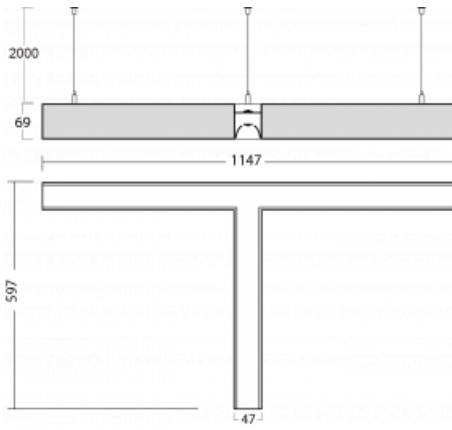

Technical drawing

Luminaire power input* 67.4 W

Connection of the luminaires ON/OFF

Electrical voltage 220-240V

Frequency 50/60Hz

⊕ CE IP 20

*±10 %