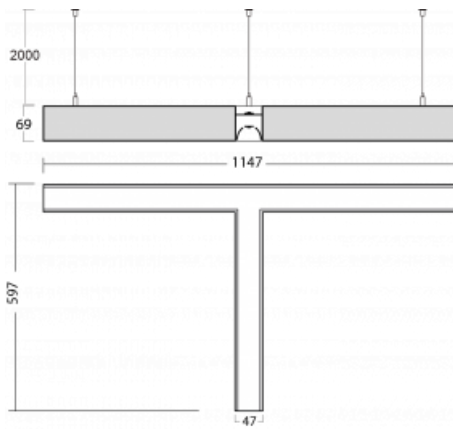

Technical drawing

Luminaire power input* 42.4 W

Connection of the luminaires ON/OFF

Electrical voltage 220-240V

Frequency 50/60Hz

⊕ CE IP 20

*±10 %