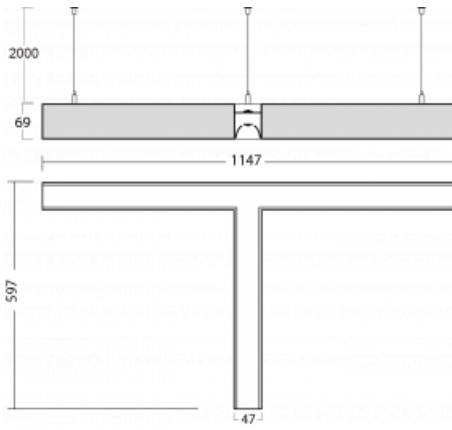

Technical drawing

Luminaire power input* 23.3 W

Connection of the luminaires ON/OFF

Electrical voltage 220-240V

Frequency 50/60Hz

⊕ CE IP 20

*±10 %