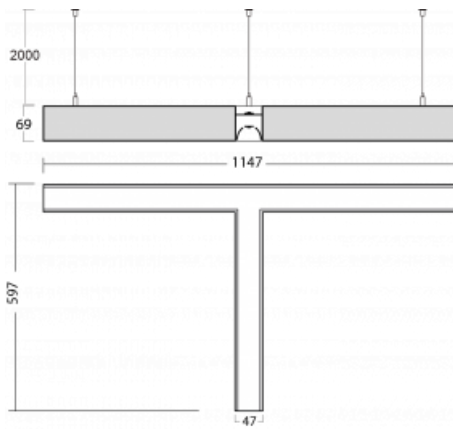

Technical drawing

Luminaire power input* 23.3 W

Connection of the luminaires DALI

Electrical voltage 220-240V

Frequency 50/60Hz

⊕ CE IP 20

*±10 %