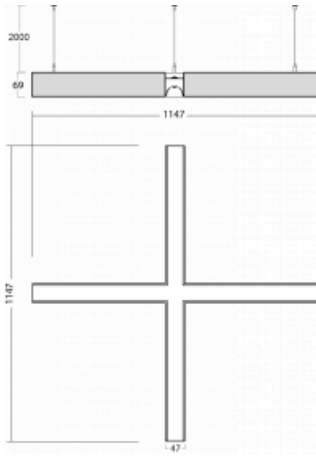

Technical drawing

Luminaire power input* 89.8 W

Connection of the luminaires ON/OFF

Electrical voltage 220-240V

Frequency 50/60Hz

⊕ CE IP 20

*±10 %