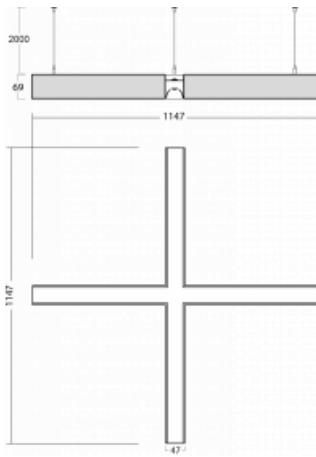

Technical drawing

Luminaire power input* 56.5 W

Connection of the luminaires ON/OFF

Electrical voltage 220-240V

Frequency 50/60Hz

⊕ CE IP 20

*±10 %