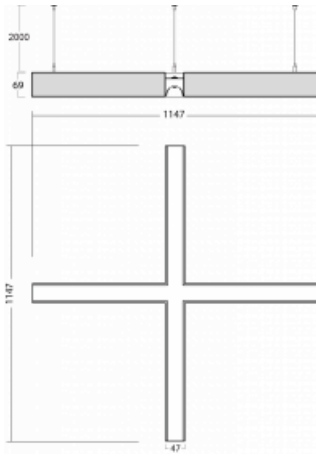

Technical drawing

Luminaire power input* 56.5 W

Connection of the luminaires DALI

Electrical voltage 220-240V

Frequency 50/60Hz

⊕ CE IP 20

*±10 %