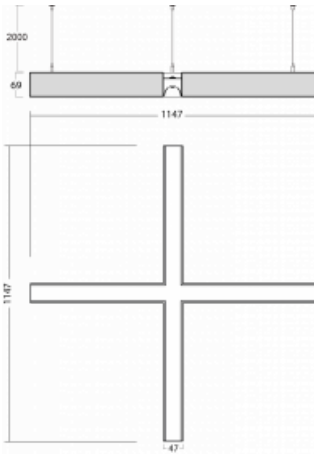

Technical drawing

Luminaire power input* 30.2 W

Connection of the luminaires ON/OFF

Electrical voltage 220-240V

Frequency 50/60Hz

⊕ CE IP 20

*±10 %