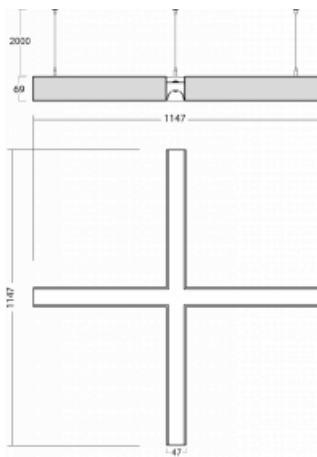

Technical drawing

Luminaire power input* 89.8 W

Connection of the luminaires ON/OFF

Electrical voltage 220-240V

Frequency 50/60Hz

⊕ CE IP 20

*±10 %